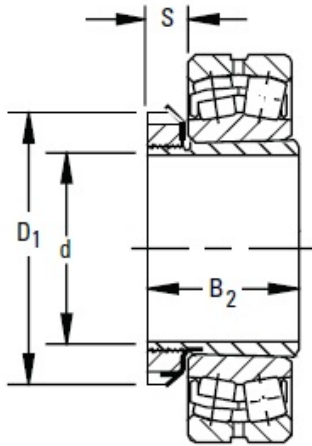

Korean motorcyclist Co., Ltd

Timken SNW-111 X 1 15/16 Bearing Adapter Sleeves

Bearing No. SNW-111 X 1 15/16

Series	223K and 232K
Diameter d	1 15/16 in
Taper	1:12
SNW/SNP Assembly Weight	0.93 lb
Tolerance ¹	-0.003 in
B ₂	2.506 in
S	0.563 in
D ₁	2.974 in
Sleeve	S-111
Locknut	N-11
Lockwasher and Lockplates	W-11

SNW-111 X 1 15/16 Bearing 2D drawings and 3D CAD models