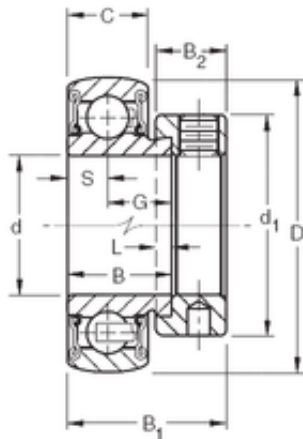

## 25,4 mm x 52 mm x 21,44 mm Timken RA100RRB Ball Insert Bearings

Bearing No. RA100RRB

Size	25.4x52x21.44 mm
Bore Diameter	25,4 mm
Outer Diameter	52 mm
Width	21,44 mm
d	25,4 mm
D	52 mm
B	21,44 mm
C	15 mm
d1	38,1 mm
B1	31 mm
B2	13,5 mm
G	13,92 mm
L	4 mm
S	7,49 mm
Weight	0,186 Kg
Basic dynamic load rating (C)	15,8 kN

RA100RRB Bearing 2D drawings and 3D CAD models