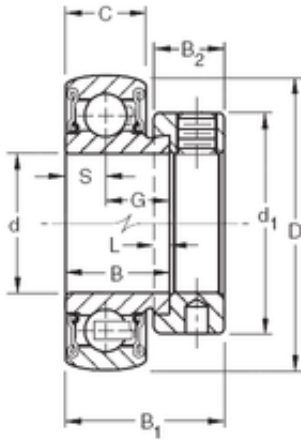

Korean motorcyclist Co., Ltd

31.75 mm x 62 mm x 23,82 mm Timken RA103RRB2 Ball Insert Bearings

Bearing No. RA103RRB2

Size	31.75x62x23.82 mm
Bore Diameter	31.75 mm
Outer Diameter	62 mm
Width	23,82 mm
d	31.75 mm
D	62 mm
B	23,82 mm
C	18 mm
d1	44,1 mm
B1	35,7 mm
B2	15,9 mm
G	14,81 mm
L	4 mm
S	8,99 mm
Weight	0,295 Kg
Basic dynamic load rating (C)	21,8 kN

RA103RRB2 Bearing 2D drawings and 3D CAD models